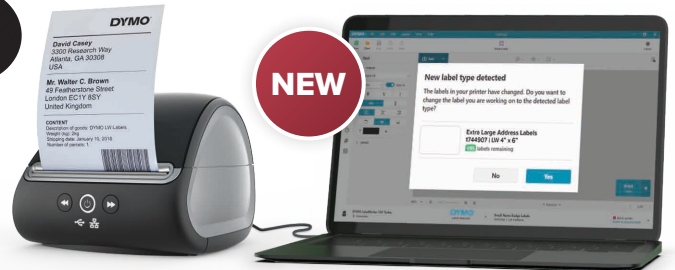

NEW Automatic Label Recognition™

Labels In. Guesswork Out.

New Automatic Label Recognition™ recognizes the label size and type, ensuring no more misprints. Never run out of labels without notice.